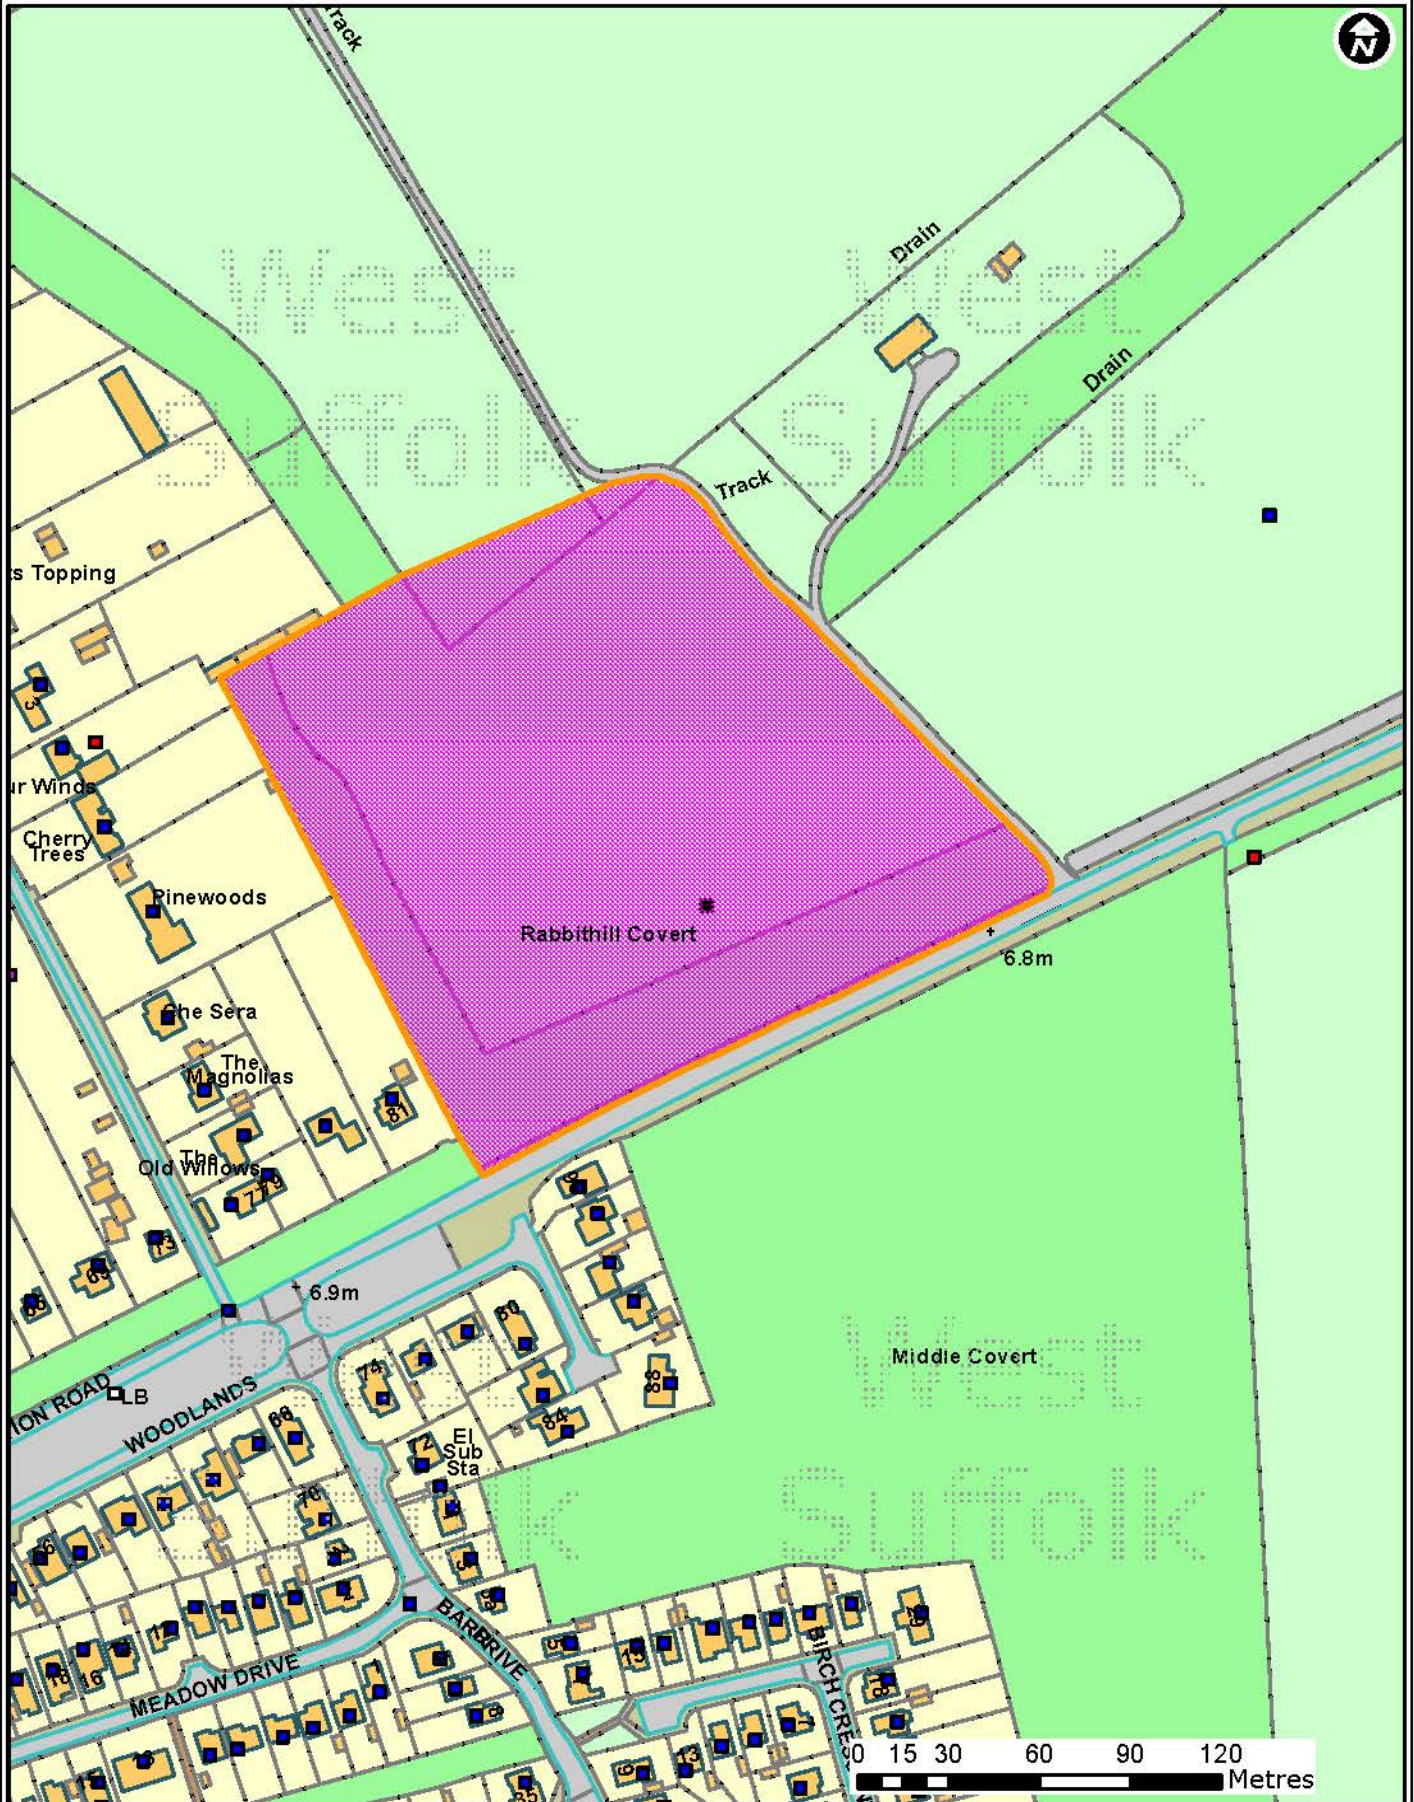

F/2013/0345/OUT

Rabbithill Covert, Station Road, Lakenheath

Forest Heath • St Edmundsbury

West Suffolk
working together

© Crown Copyright and database rights 2016 OS 100019675/100023282. You are not permitted to copy, sub-license, distribute or sell any of this data to third parties in any form. Use of this data is subject to terms and conditions. See www.westsuffolk.gov.uk/disclaimer.cfm.

Scale: 1:2,500
Date: 25/05/2017